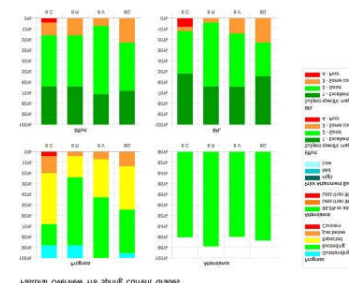

What does it do?

User-friendly online dashboards and tools allow members of staff to quickly find information about school, class or students that they are looking for. Schools can customize SchoolVue to analyze and represent a wide range of student information being collected.

This information can be analysed to present an accurate picture of how a student is performing over time. Furthermore, you can use this information to define or enhance current student strategies and interventions to drive school improvements

The online dashboards focus on four key areas:

- Multiple schools’ performance
- Individual school performance
- Subject performance
- Student performance

Our Data Centre

Our data managers will take the headache managing the data for you. We will control prepare the data for you to access and use as required whether it is comparing the performance of schools in a group, classes in a school, or the achievements of an individual student.